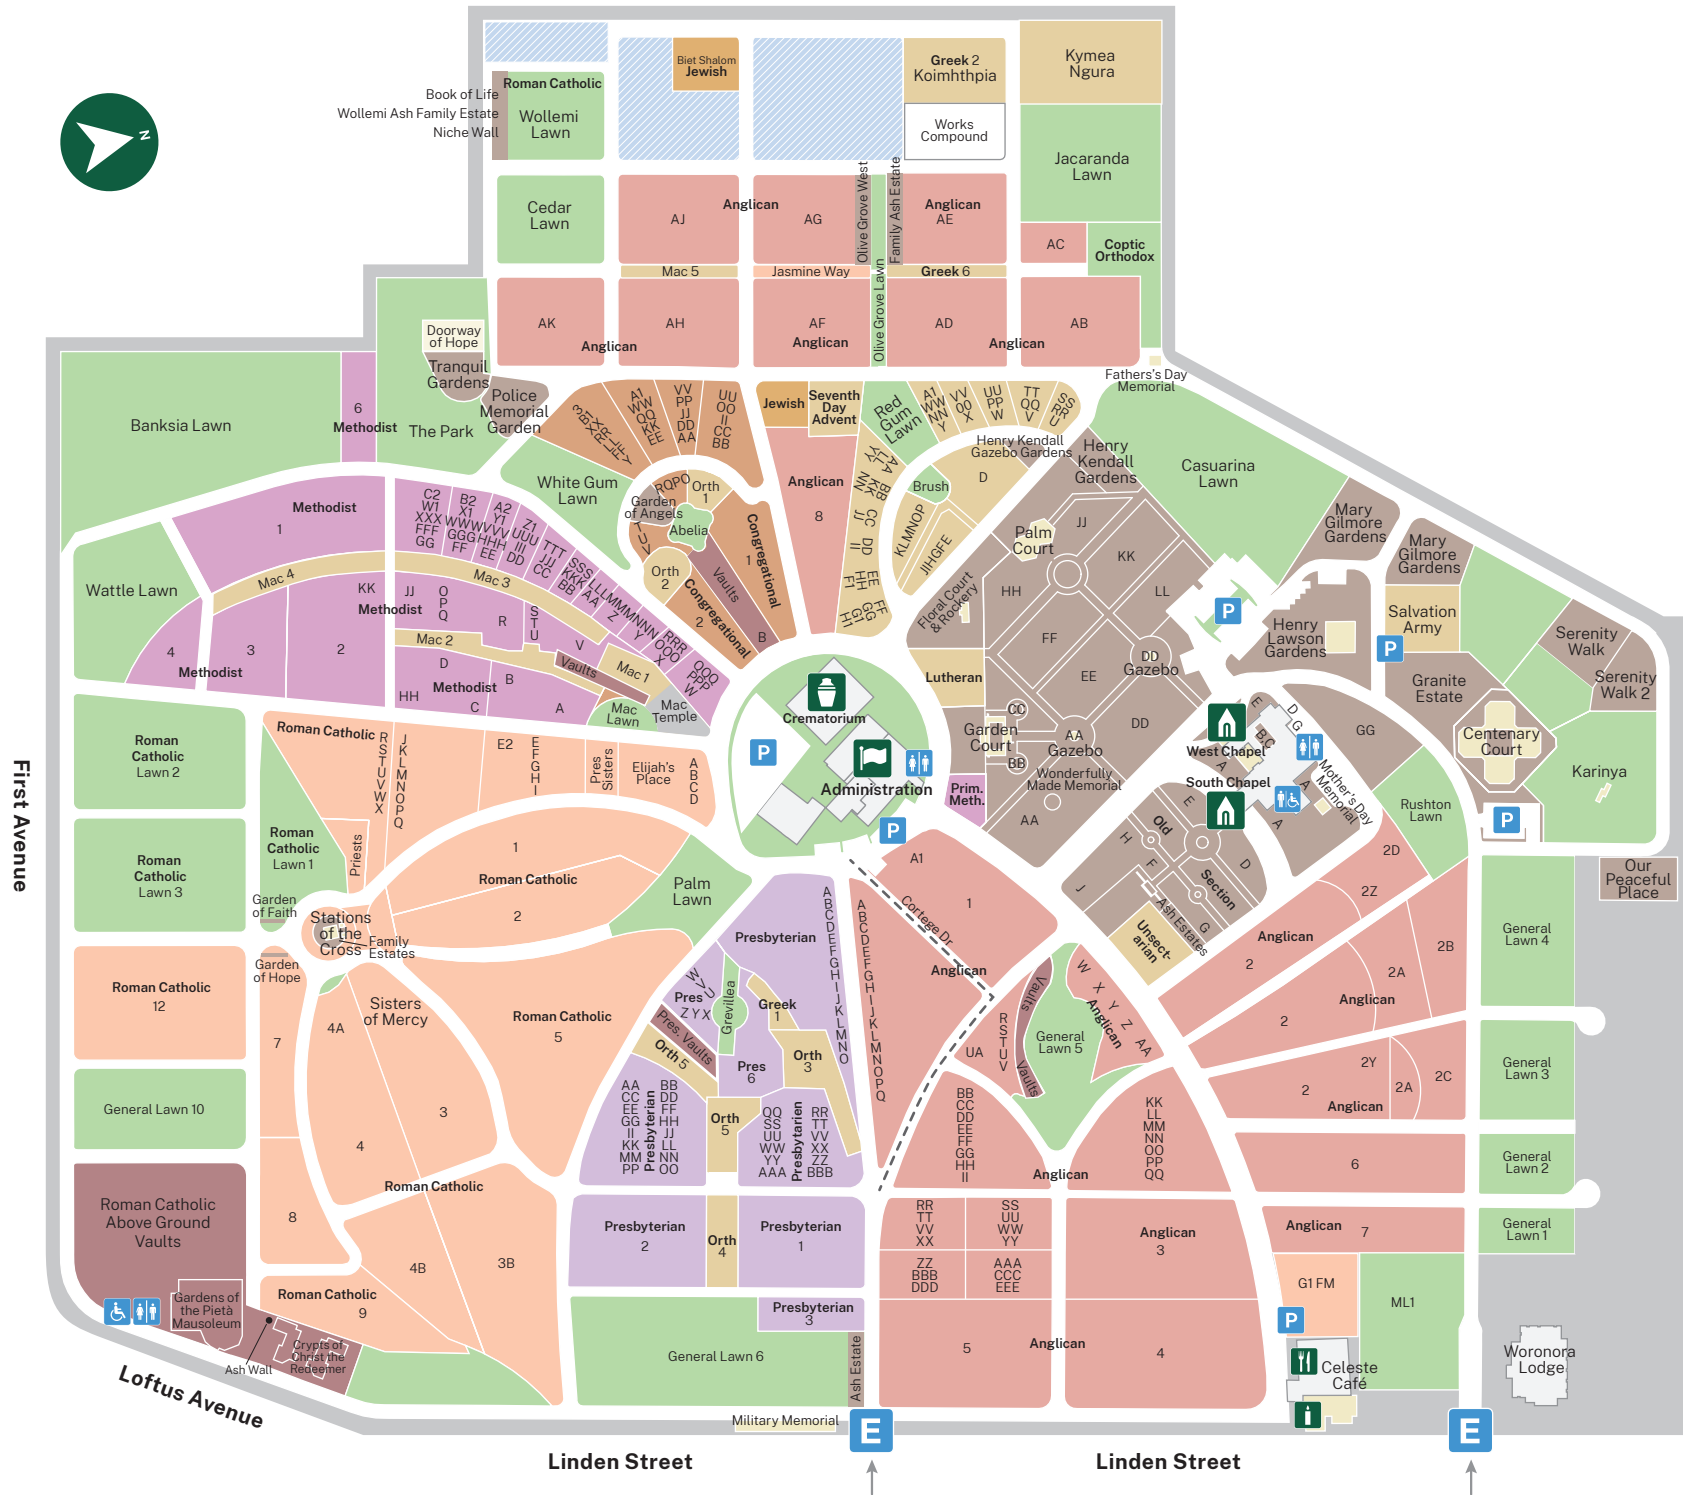

Woronora Memorial Park

121 Linden Street, Sutherland NSW 2232
Phone: (02) 9545 4677
metropolitanmemorialparks.com.au

Opening Times
Gates open at sunrise
Gates close at sunset

Locations

- Anglican
- Baptist & Others
- Congregational
- Methodist
- Presbyterian
- Roman Catholic General Monumental
- Jewish
- Crypts/Vaults
- Ash Gardens
- Lawn
- Existing Buildings/Structures
- Future Planning
- Funeral Director Cortege Dr

Buildings and Facilities

- Entry / Exit Gate
- Parking
- Toilets
- Accessible Toilets
- Administration
- Crematorium
- Chapel
- Condolence Room
- Cafe