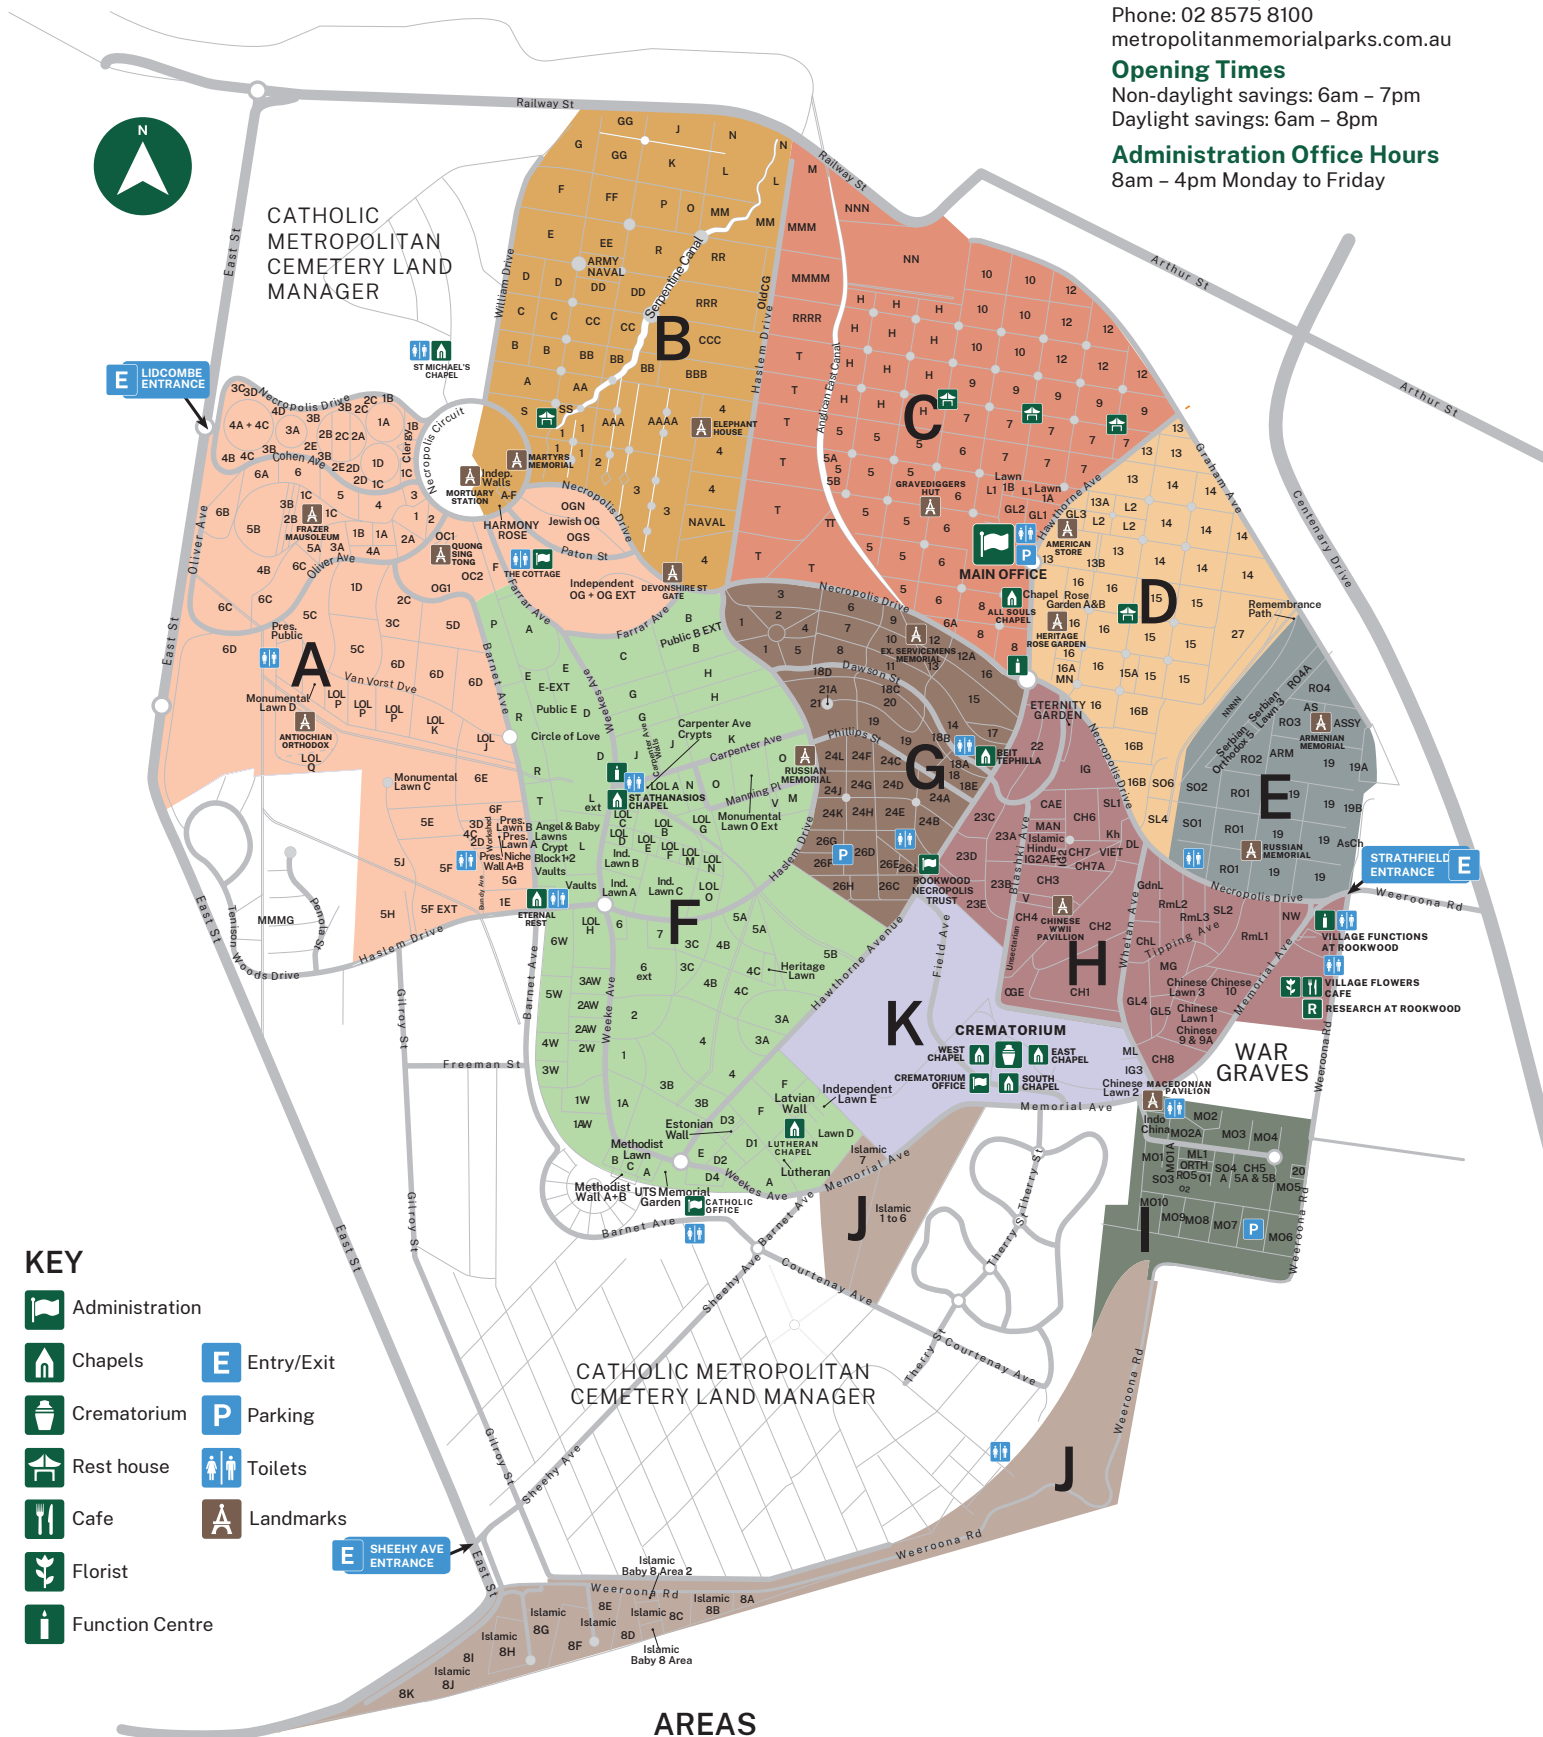

# Metropolitan Memorial Parks

## Rookwood General Cemetery and Crematorium

Hawthorne Ave, Rookwood NSW 2141  
Phone: 02 8575 8100  
metropolitanmemorialparks.com.au

### Opening Times

Non-daylight savings: 6am – 7pm  
Daylight savings: 6am – 8pm

### KEY

- Administration
- Chapels
- Crematorium
- Rest house
- Cafe
- Florist
- Function Centre
- Entry/Exit
- Parking
- Toilets
- Landmarks

A	B	C	D	E	F	G	H	I	J	K
Eastern Orthodox Methodist/Wesleyan Presbyterian Non-denomination Independent Jewish Chinese Antiochian Orthodox	Anglican Naval Heritage Non-denomination	Anglican Non-denomination Heritage	Anglican Non-denomination	Orthodox Armenian Assyrian Church of the East Assyrian Christian Non-denomination	Eastern Orthodox Methodist Lutheran/Estonian Independent Muslim Baby Lawn Ukrainian	Jewish	Chinese, Druze, Hindu, Khmer, Maori, Vietnamese, Mandaen, Children's, Non-denomination, Orthodox, Islamic Jewish	Orthodox Indo-Chinese Non-denomination Chinese	Islamic	Rookwood Crematorium